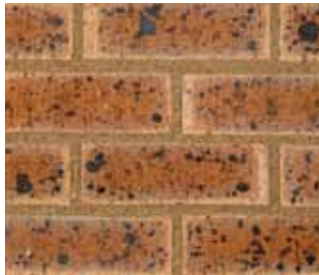

**WILD WHEAT TRAVERTINE FBS**

Format: Imperial  
Driefontein Factory – North West Province

(SANS 227:2007)

(ISO 9001:2008)

**BERGENDAL BLEND SATIN FBS**

Format: Imperial  
Available in special shapes  
eMalaheni Factory – Mpumalanga